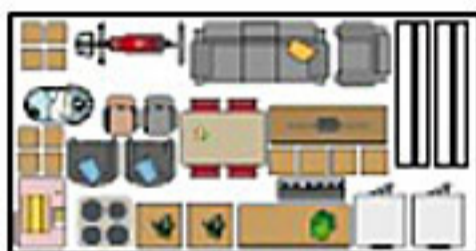

BAY SIZE/SQ. FEET

WHAT YOU CAN FIT

5' x 10'

50 sq. ft.

1-2 Bedroom Home
(Up to 1,200 sq. ft.)

10' x 10'

100 sq. ft.

2-3 Bedroom Home
(Up to 1,600 sq. ft.)

10' x 15'

150 sq. ft.

3 Bedroom Home
(1,600 - 2,000 sq. ft.)

10' x 20'

200 sq. ft.

3 Bedroom Home
(2,000 sq. ft. & above)

10' x 30'

300 sq. ft.